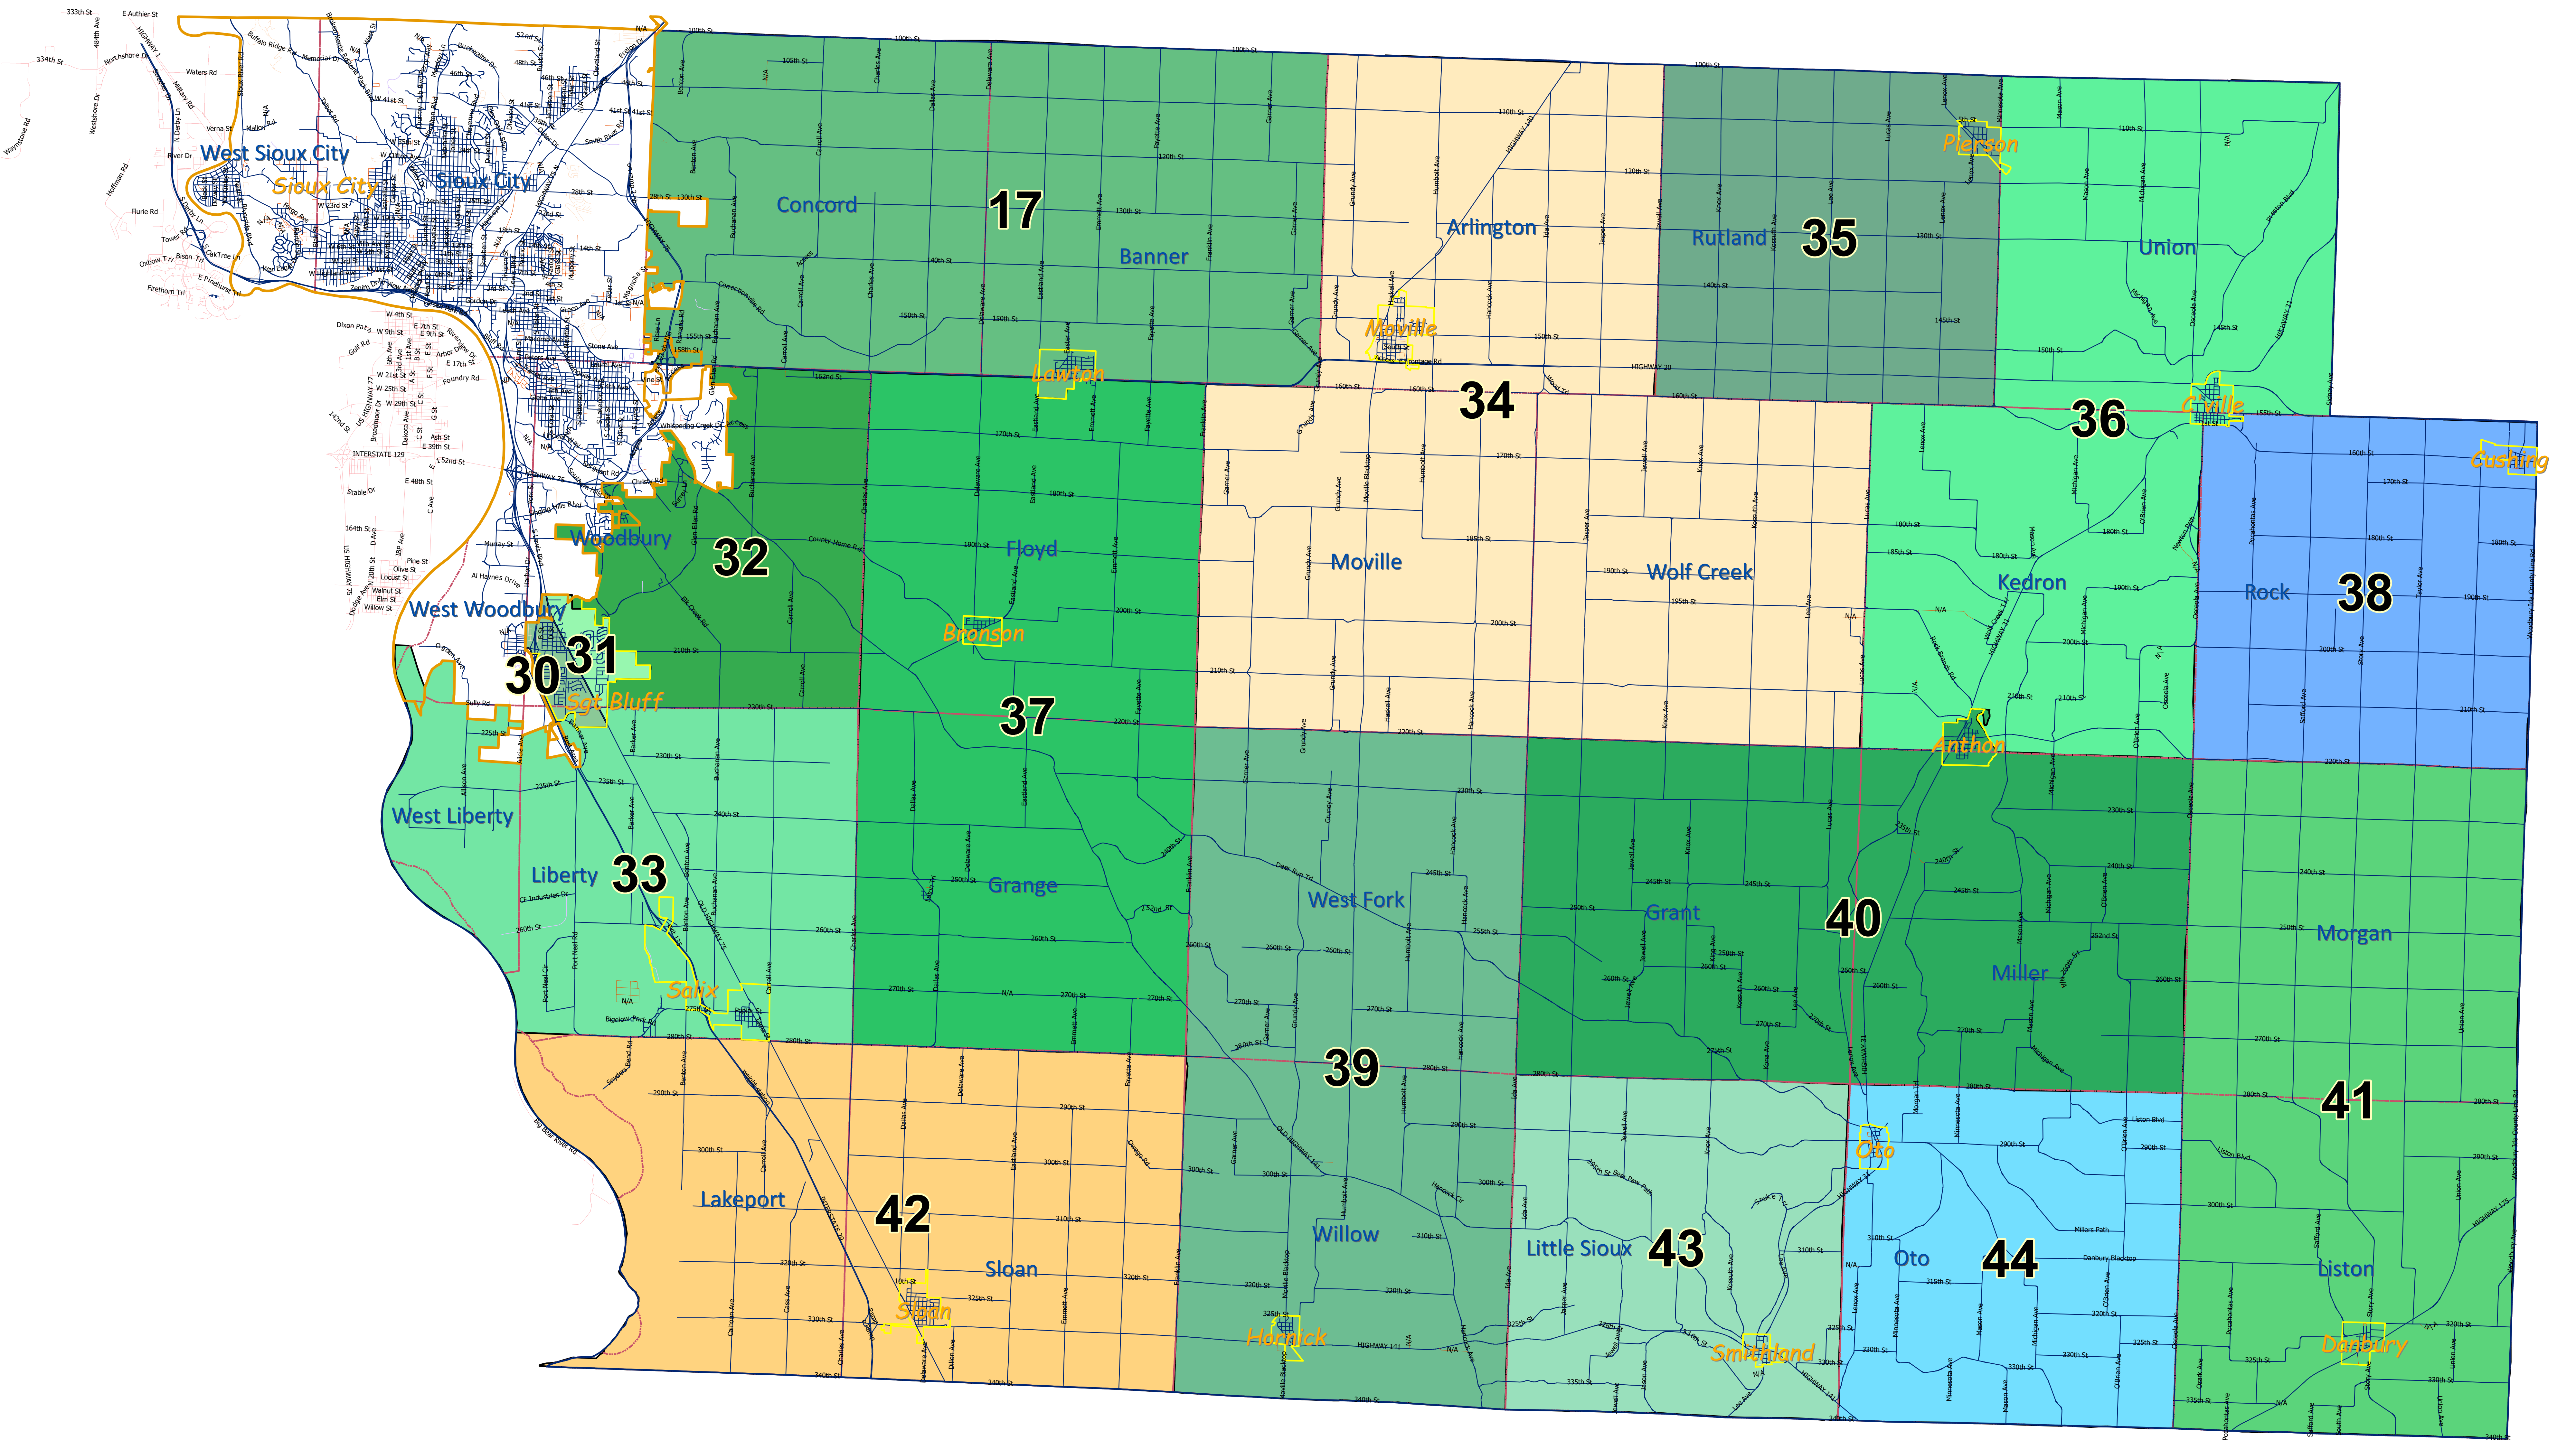

# Woodbury County Precincts

Precincts			
17	33	37	41
30	34	38	42
31	35	39	43
32	36	40	44

0 0.5 1 2 3 4 5 6  
Miles

Patrick F. Gill  
 Woodbury County Auditor & Recorder  
 620 Douglas St. - Room 103  
 Sioux City, IA 51101